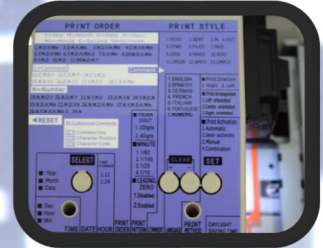

TIME STAMPING

Model
TS100i

9 PIN Dot Matrix Printer & Easy Replacement for Ribbon

Easy and Clear Setting Instruction

Large Window for Accurate Printing Alignment

LED Lights Indicate

Full Power Back Up Battery (Optional)

Specification:

- ◆ Power Supply : AC=>DC Switching Adaptor 20V
- ◆ Humidity : 20% ~ 80% RH
- ◆ Working Temperature : 0°C ~ 40°C
- ◆ Dimension : 164(W) x 145(H) x 172(D)mm
- ◆ Weight : 1.4Kg

Feature:

- ◆ LED lights and adjustable according to the thickness of paper.
- ◆ Max. up to 3 customized program printing line for company name,time & date and running number etc....
- ◆ 5 years memory back-up
- ◆ 9 PIN dot matrix printer
- ◆ 30 group of date & time format
- ◆ 30 years Perpetual calendar
- ◆ Six countries language choices (English, Spanish, German, French, Italian, Portuguese etc)
- ◆ Pre-set comments such as - RCVD, SENT, IN,OUT CMFD, FILED, PAID, USED or FAXED
- ◆ Auto, Semi auto or Manual printing operation
- ◆ Suitable for : Hotel, Car Park, Store, Transportation Company and Big Office documentary in/out record
- ◆ Use Ribbon Type : Amano CE315251