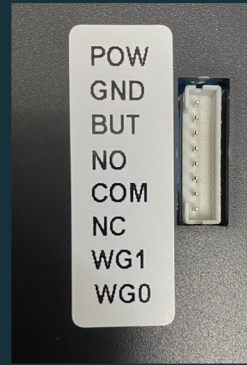

Door Access Ready!