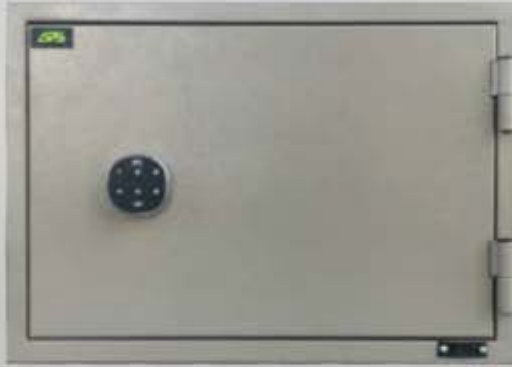

## LS 1 (KL & KCL)

External: H347 x W487 x D417  
Internal: H230 x W363 x D308  
Weight: 108KG

## LS 1 E DIGITAL

External: H347 x W487 x D417  
Internal: H230 x W363 x D308  
Weight: 108KG

## LS 1 (KL)

External: H347 x W487 x D417  
Internal: H230 x W363 x D308  
Weight: 108KG

BLUE

GREEN

BROWN

RED

**COMES IN 4 ATTRACTIVE COLOUR**