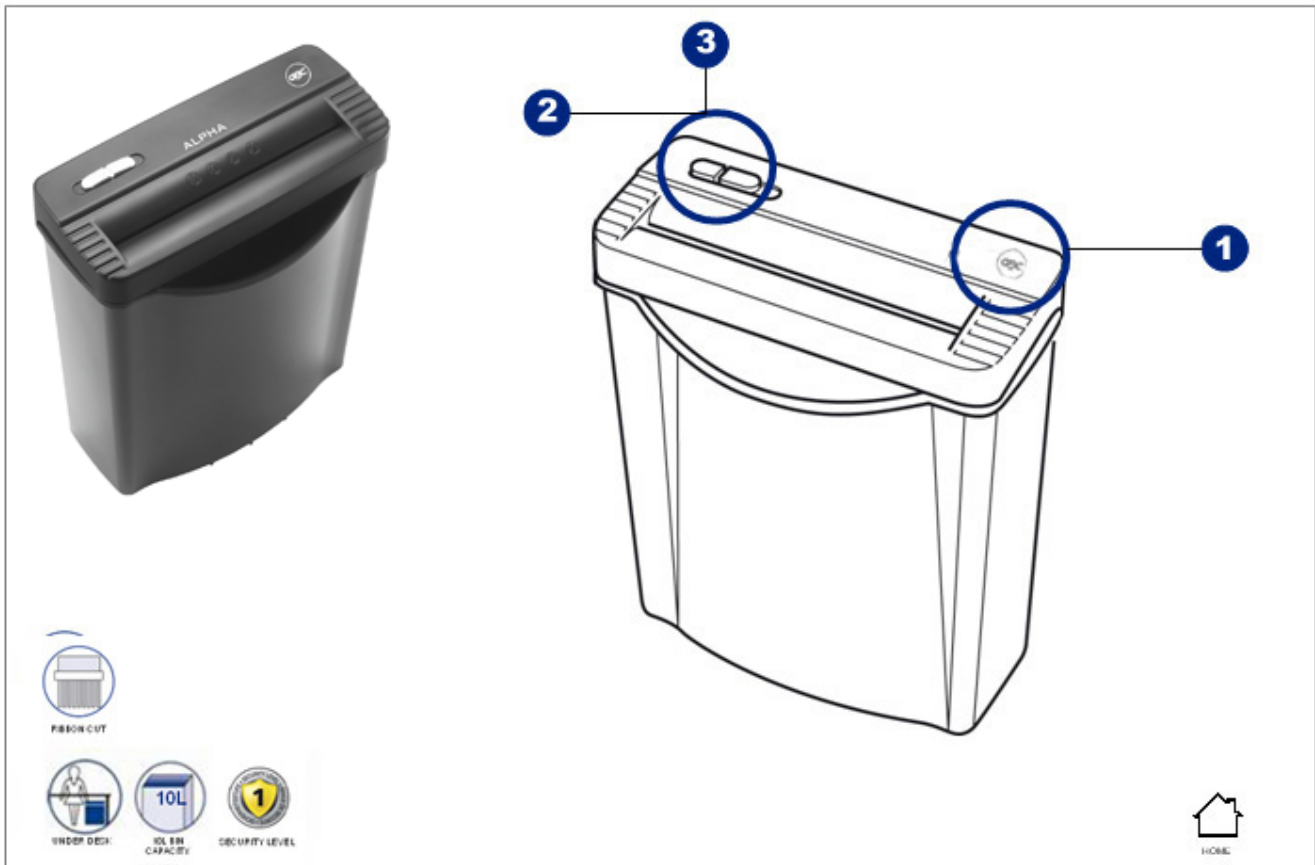

Alpha Ribbon

Quality Home, Straight Cut Shredder

Smart and functional, the Alpha straight cut home shredder is ideal for the light home user and day-to-day shredding. The Alpha shredder is a great value quality home shredder. It offers:

- S1 security class, shreds paper into thin ribbons
- Maximum 5-6 sheets of paper per single pass
- 10 litre bin capacity
- Stylish design

Features & Benefits

- 1 Easy lift off head – for emptying**
- 2 Auto start/stop**
- 3 Auto reverse**
Clears jams

Technical Specifications

Cutting Style	Straight Cut
Shred Capacity (70 gsm)	6
Shred Capacity (80 gsm)	5
DIN Security Level	1
Shred Size (mm)	7.25mm
Shred Speed m/min	2.25
Dimensions (mm) H x W x D	345x285x147
Working width mm	222
Bin Capacity (Cu., litre)	10
Sound Level Decibels @ 1m	68DBA
Anti-jam Reverse	Yes