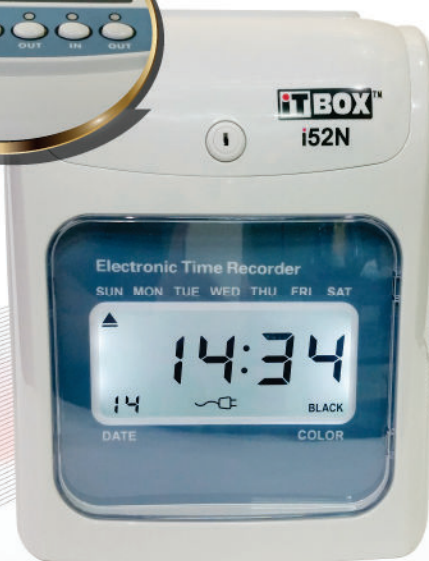

# TIME RECORDER

## **iTBOX i52A**

- Set day line change time freely
- High speed low noise
- Perpetual Calendar
- Function of daylight saving time
- 2 colours by dot matrix 9pin printer (Black & Red)
- 6 column in/out print can be selected as auto-shift or manual
- Equipped with internal music melody
- Signal device ready for external siren
- Equipped with auto feed and eject card mechanism
- Big analog clock surface & small digital screen (LCD)
- 18 Sets of setting / colour / column to give max. flexibility for various work schedule
- Detector to identify the front and back portion of the monthly card
- Powerful power circuit design suitable for all range environment site use :  
Office / Shop / Shopping Mall
- Full power reserved for 400 punch

## **iTBOX i52N**

- Set day line change time freely
- High speed low noise
- Perpetual Calendar
- Function of daylight saving time
- 2 colours by dot matrix 9pin printer (Black & Red)
- 6 column in/out print can be selected as auto-shift or manual
- Equipped with internal music melody
- Signal device ready for external siren
- Equipped with auto feed and eject card mechanism
- Big digital display screen with white back light
- 18 Sets of setting / colour / column to give max. flexibility for various work schedule
- Detector to identify the front and back portion of the monthly card
- Powerful power circuit design suitable for all range environment site use : Office / Shop / Shopping Mall
- Full power reserved for 400 punch

### **Specification :**

- Standby Power : 2W
- Working Power : 15W
- 100V ~ 260V 50/60Hz working power source
- 188mm x 85mm x 0.41mm size of card
- Machine Dimention  
W x D x H (mm) : 193 x 134 x 244
- Net weight (Kg) : 2.2
- Net weight with box (Kg) : 2.7