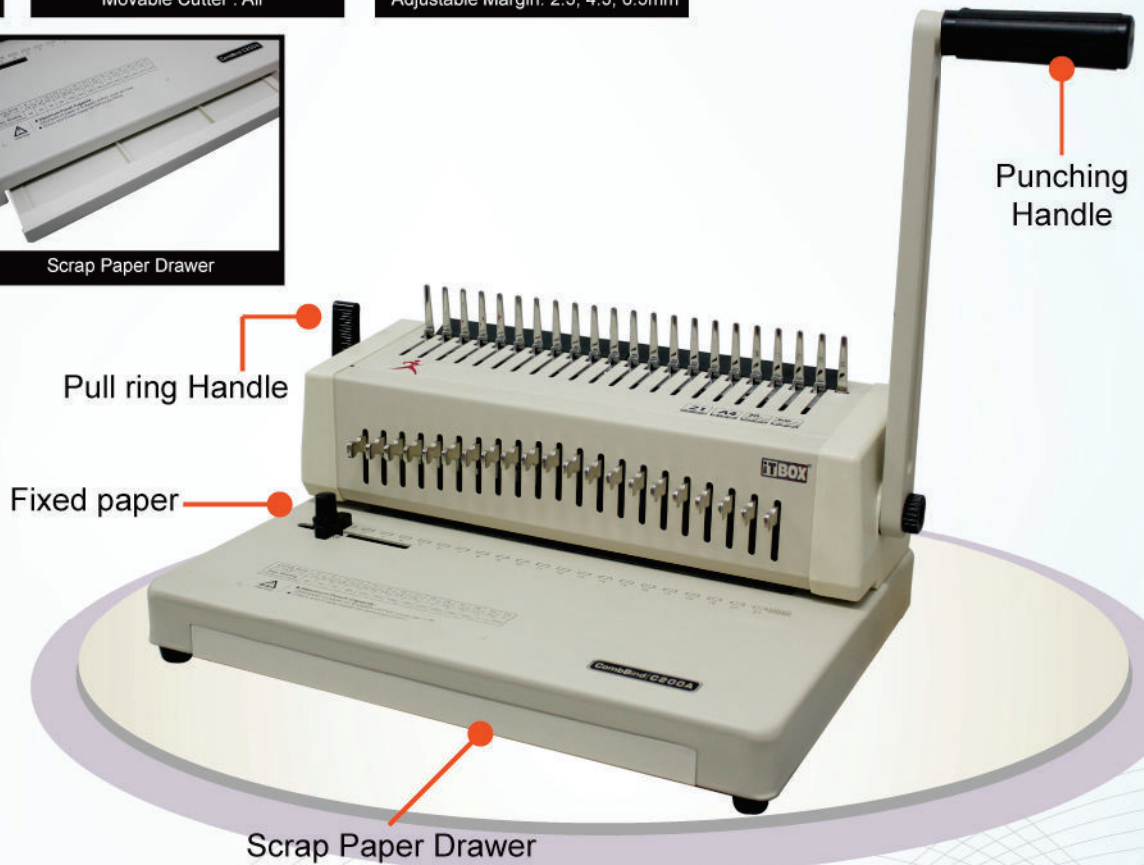

ITBOX

Manual Comb Binding Machine

ITBOX C200A

Plastic comb, Clamp strap

Movable Cutter : All

Adjustable Margin: 2.5, 4.5, 6.5mm

Binding Handle

Scrap Paper Drawer

Specifications

- ▶ Binding Form: Plastic comb, Clamp strap;
- ▶ Maximum 20 sheets (80g paper) per manual punch;
- ▶ Maximum Binding Capacity: 500sheets (80g paper);
- ▶ Max. Binding Width : Below 300mm;
- ▶ Adjustable Margin: 2.5, 4.5, 6.5mm;
- ▶ Quantity of Movable Cutter: all
- ▶ Number of holes: 21 holes;
- ▶ Hole Distance: 14.3mm
- ▶ Size of Machine: 400x390x195mm;
- ▶ Net Weight: 8.6kgs;
- ▶ G.W.:16kgs;
- ▶ N.W.:14kgs;
- ▶ Outer Carton Measurement: 515mmx470mmx385mm