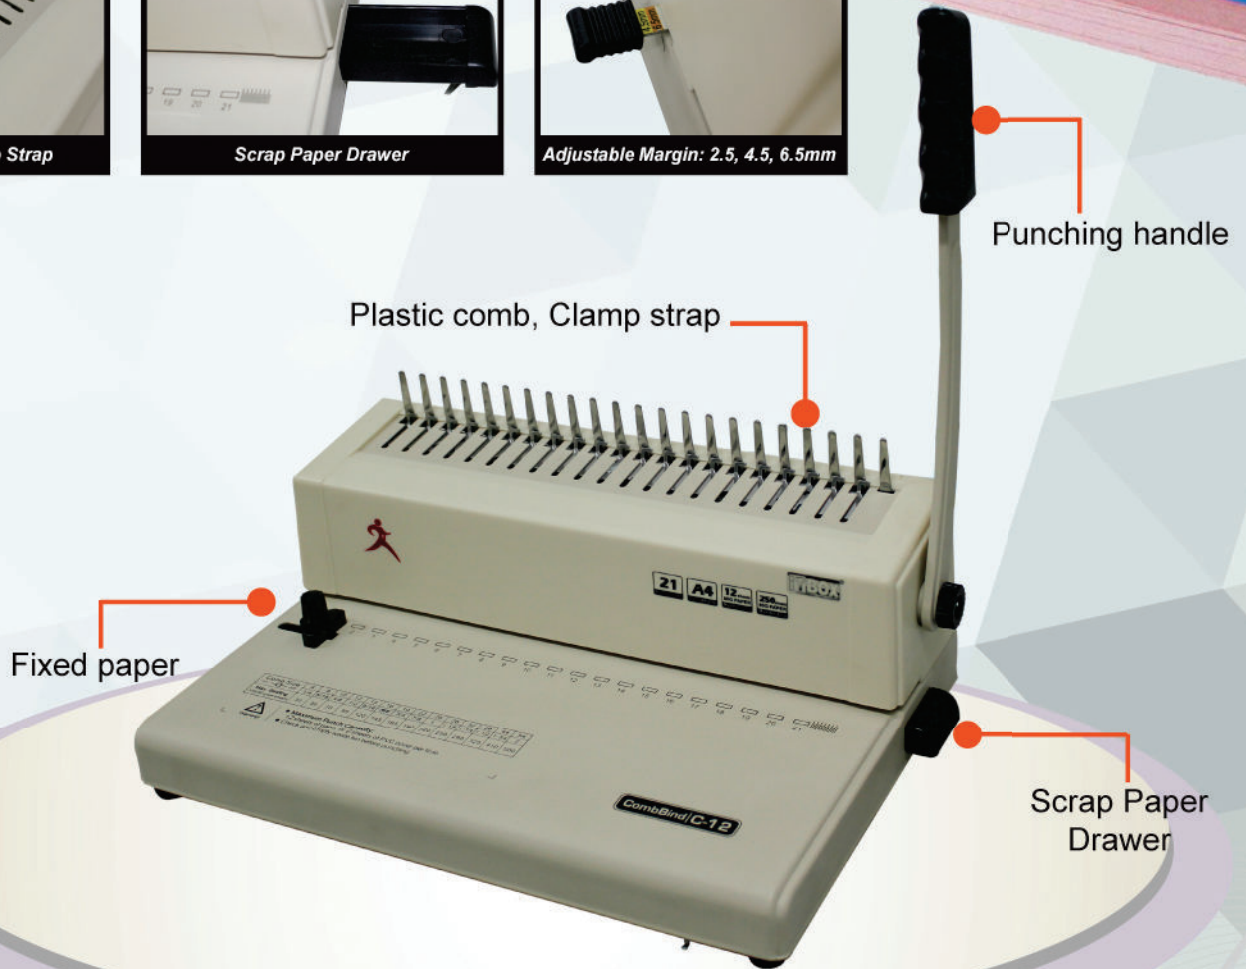

# Manual Comb Binding Machine

**iTBOX C-12**

## Specifications

- Manual Comb Binding Machine
- Binding form: Plastic comb, Clamp strap;
- Maximum 12 sheets (80g paper) per manual punch;
- Maximum Binding Capacity: 250 sheets (80g paper);
- Max. Binding Width: Below 300mm;
- Adjustable Margin: 2.5, 4.5, 6.5mm;
- Number of holes: 21 holes;
- Hole Distance: 14.3mm
- Size of Machine: 375x260x120mm;
- Net Weight: 5.2kgs;
- Package: 2pcs / ctn;