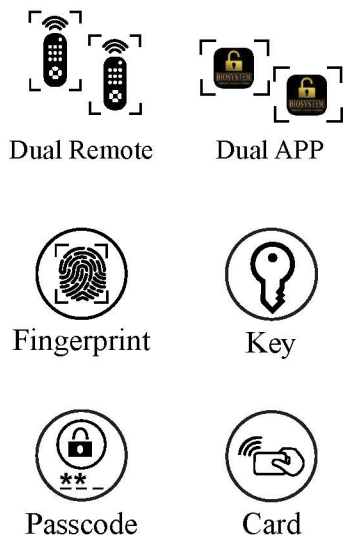

INTELLIGENT DIGITAL LOCK

iLock Gate series

iLock G1

iLock G2

iLock G3

DETAILS

- Home and Office Use Digital Lock
- Widely used on Bridge-Cut Aluminum Alloy Door and Window, Metal Doors
- Identification Mode: Finger**, Card, Password, Key, APP** & Remote Control**
- Bluetooth control**
- WI-FI connection via Gateway (optional)**
- Emergency USB power supply
- Doorbell function**
- Mobile APP Time Attendance System**
- Working temperature: -10°C ~ 55°C
- Low voltage alarm
- Mechanical key for emergency access
- Various Outlooks
- 2 years on-site warranty