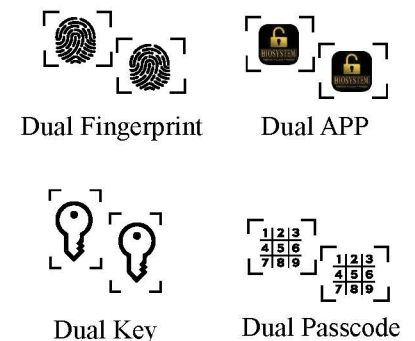

INTELLIGENT DIGITAL LOCK

iLock Gate series

iLock G1

iLock G2

iLock G3

DETAILS

- Home and Office Use Digital Lock
- Widely used on Bridge-Cut Aluminum Alloy Door and Window, Metal Doors
- Identification Mode: Finger**, Card, Password, Key, APP** & Remote Control**
- Bluetooth control**
- WI-FI connection via Gateway (optional)**
- Emergency USB power supply
- Doorbell function**
- Mobile APP Time Attendance System**
- Working temperature: -10°C ~ 55°C
- Low voltage alarm
- Mechanical key for emergency access
- Various Outlooks
- 2 years on-site warranty