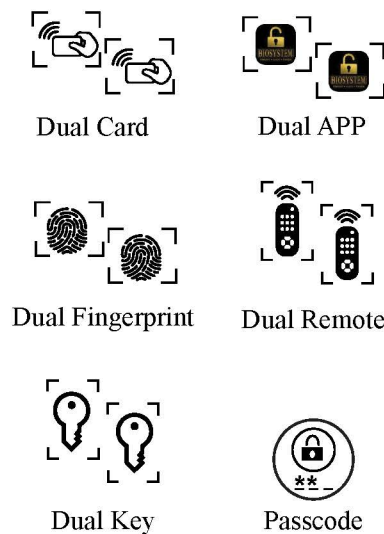

INTELLIGENT DIGITAL LOCK

iLock Gate series

iLock G1

iLock G2

iLock G3

DETAILS

- Home and Office Use Digital Lock
- Widely used on Bridge-Cut Aluminum Alloy Door and Window, Metal Doors
- Identification Mode: Finger**, Card, Password, Key, APP** & Remote Control**
- Bluetooth control**
- WI-FI connection via Gateway (optional)**
- Emergency USB power supply
- Doorbell function**
- Mobile APP Time Attendance System**
- Working temperature: -10°C ~ 55°C
- Low voltage alarm
- Mechanical key for emergency access
- Various Outlooks
- 2 years on-site warranty