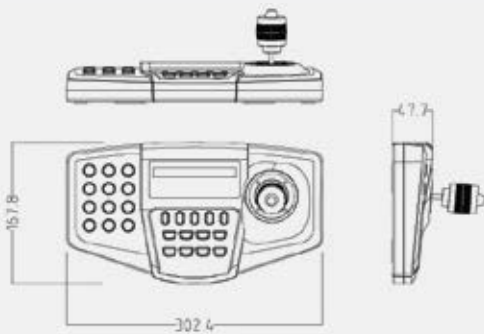

KBJ800

VIRTUE SERIES

LCD SPEED DOME KEYBOARD CONTROLLER

KEY FEATURES

- Controller for pan, tilt and zoom
- Controls up to 255 cameras
- 3-axis joystick controller
- Programmable camera functions
- Graphical LCD screen display
- Multi Protocol

FEATURES IMAGES

TECHNICAL SPECIFICATIONS

Interface	RS - 485
Distance	Maximum 1.2km on UTP cable
Communication Speed	RS485-9600bps
Joystick	3-axis, Pan/Tilt, Zoom, Power, Auto Pan, Preset, Group, Tour, Trace, AUX Control x 4 (Camera Power, Light Power, AUX 1-2)
Power Supply	12VDC, 1A
Power Consumption	Max 200mA
Operating Temperature	0°C ~ +40°C
Dimensions	302.4mm (w) x 47.7mm (h) x 167.8mm (d)
Weight	Approx 0.8kg