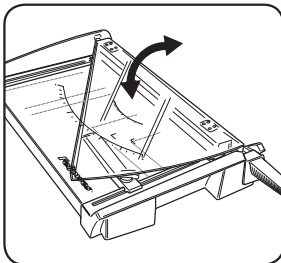

ADJUSTABLE BACK STOP (Plasma, Stellar)

For adjustment as required, turn locking lever to (⌋). To lock, turn locking lever to (⌋).

Rotate knob to lock and unlock the edge guide.

SAFECUT™ GUARD ON GUILLOTINES

The Safecut™ Guard is folded down for transport and storage – it also holds the handle down to avoid injury risk. Folded up the SafeCut™ Guard guides the cutting bar/blade lever and ensures user can't harm themselves with the blade when cutting. *Do not try and stick your hand under the cutting bar or touch the blade.*