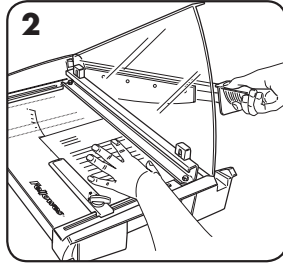

The Safecut™ Guard is folded down for transport and storage – it also holds the handle down to avoid injury risk. Folded up the SafeCut™ Guard guides the cutting bar/blade lever and ensures user can't harm themselves with the blade when cutting. *Do not try and stick your hand under the cutting bar or touch the blade.*

Need Help?

Customer Service
www.fellowes.com
 Let our experts help you with a solution. Always call Fellowes before contacting your place of purchase.

CUTTING PAPER AND PHOTOS

1. Place item (e.g. photo or paper) onto cutting table. Align paper with markings on the base of the trimmer.