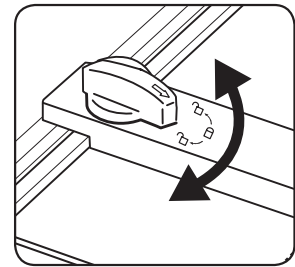

ADJUSTABLE BACK STOP (Plasma, Stellar)

For adjustment as required, turn locking lever to (⌋). To lock, turn locking lever to (⌋).

Rotate knob to lock and unlock the edge guide.

SAFECUT™ GUARD ON GUILLOTINES