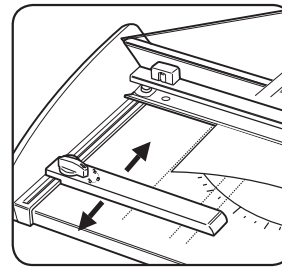

ADJUSTABLE BACK STOP (Plasma, Stellar)

For adjustment as required, turn locking lever to (⌋). To lock, turn locking lever to (⌋).

Rotate knob to lock and unlock the edge guide.

SAFECUT™ GUARD ON GUILLOTINES