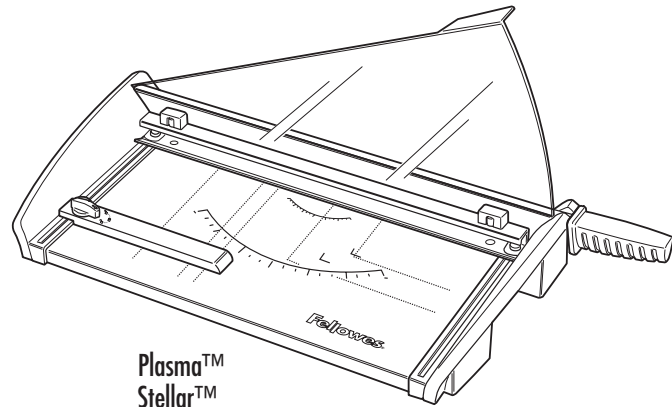

Plasma™
Stellar™

MODELS & CAPACITIES

CRC #	Model	Cutting Length (mm)	Cutting Length (inch)	Cutting Capacity (sheets 80 gsm)
54108	Fusion A4	320	12	10
54109	Fusion A3	460	18	10
54380	Stellar A4	305	12	20
54384	Stellar A3	460	18	20
54110	Plasma A4	380	15	40
54111	Plasma A3	480	18	40