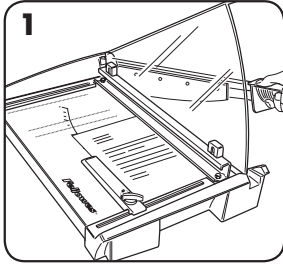

CUTTING PAPER AND PHOTOS

1. Place item (e.g. photo or paper) onto cutting table. Align paper with markings on the base of the trimmer.