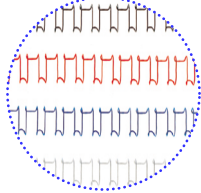

## Technical Specifications

Punching/Binding Style	manual / manual
Maximum paper width	315 mm
Number of punch holes	21 punches of which 7 are retractable 34 round holes, 3:1 pitch
Punch Capacity	20 sheets 80g or 6 sheets PVC covers
Binding Capacity (plastic combs)	450 sheets ( Ø 51 mm combs 21 holes)
Binding Capacity (wire elements)	120 sheets ( Ø 14 mm combs 21 or 34 holes)
Binding Capacity (ibiclick combs)	95 sheets (Ø 12 mm ibiClicks 34 holes)
Machine Weight	11.5 kg
Machine Dimensions	W425 x D425 x H125 mm
Product Code	IB270208

## Features and Benefits

- Multi-function system combines both comb & 21 loop wire binding, 34 (3 :1) loop wire binding, or with the new ibiClick binding
- Punches A5 & A4 size documents up to a maximum width of 315mm
- Simultaneous punch and bind facility for faster document finishing.
- Punching capacity: 20 x 80gsm paper per punch
- Binding capacity: 500 sheets 80gsm paper with plastic combs, and 125 sheets 80gsm paper with wire
- Portable and easy to store