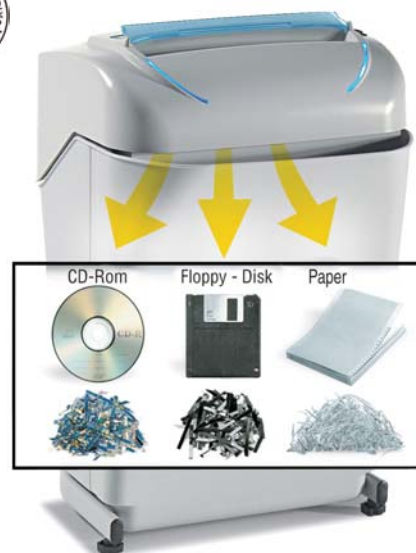

Multipurpose and Multimedia "Energy Smart" shredder

Manufacturer: ELCOMAN S.R.L.
Brand: KOBRA
Model: KOBRA 240 SS4 E/S
Article code: 99.706 E/S

KOBRA 240 SS4

Throat width:	240 mm.
Shred size:	3,8 mm. straight cut
Sheet capacity (A4/70 gr. paper)*:	24/26
Security Level DIN 32757:	2
"ENERGY SMART" management system:	yes
Speed:	0,09 m./sec.
Noise level (idle/shredding):	54/55 dba
Credit cards:	yes
CD-Rom:	yes
Floppy-Disk:	yes
Voltage:	230 V.
Power:	460 Watt
Dimensions (WxDxH):	37x33x56 cm.
Weight:	14 Kg.

Multipurpose and Multimedia straight cut shredder equipped with "ENERGY SMART" system with optical illuminated indicators for **power saving stand-by mode** and **environmental protection**.

- **24 hours continuous duty motor**
- Heavy duty chain drive with steel gears "SUPER POTENTIAL POWER UNIT"
- Automatic Start/Stop through electronic eyes with stand-by function
- Automatic Stop when waste bin is out with light signal
- Does not require plastic bags
- Carbon hardened cutting knives take staples and paper clips
- Convenient 35 liters removable waste bin equipped with a special mechanism to **separate shredded paper from plastic shreds** of credit cards, CD-Rom and Floppy-Disks
- Motor thermal protection
- Certification marks: CB – CSA – CE
- Manufacturer: Elcoman – Via Gorizia n° 9, 20030 Bovisio Masciago, (Milan) – Italy
- Packaging: 1 unit per box
- EAN Barcode 8 026064 997065

Removable waste bin with a special mechanism to **separate shredded paper from plastic shreds** of credit cards, CD-Rom and Floppy-Disks

"ENERGY SMART"
Management system for **power saving stand-by mode**