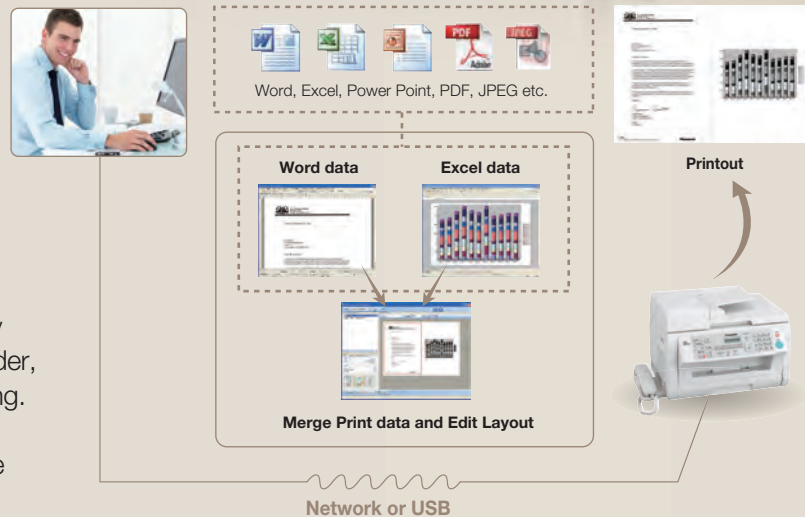

This product is designed to reduce hazardous chemical substances.
 OM0911SP-KX-MB2000CX_SERIES

Compact and Stylish The All-in-One A4 Multi-Function Printer

The Panasonic KX-MB2000 Series of compact multi-functional printers are an excellent choice for small offices and remote home offices. They feature a 24-ppm high-speed printer, diverse copy functions, a high-resolution colour scanner with up to 9600 dpi (interpolated), a 33.6 kbps Super G3 Fax*¹, and a standard network connection*². They also come bundled with the Easy Print Utility, which includes a print image control function that simplifies the production of complex documents. The compact KX-MB2000 Series body contains the functions you need for business.

*¹ Not available on the KX-MB2010CX.
*² Not available on the KX-MB2025CX.

Data Merge and Print

Easy Print Utility

The Easy Print Utility is an integrated printing tool that lets you merge and print files created using different applications, such as Microsoft Word and Excel. You can check the final image on a PC before printing, or edit the layout by rearranging pages or changing the pages to a 2-in-1, or all the way up to a 16-in-1 format. You can also add a header, footer or watermark to documents before printing. After editing the layout, you can save the image as a PDF file. These functions greatly reduce the number of trial prints and misprints.

Easy Scanning

Network Colour Scanner Function*¹

Documents can be easily scanned into a PC in colour. Scanned data can also be sent in the appropriate data format directly to the bundled OCR software on a PC, to easily convert it to editable text without requiring any PC operation. Scanned data can also be saved to a Windows share folder or an FTP server, without using a PC, and then sent by e-mail.