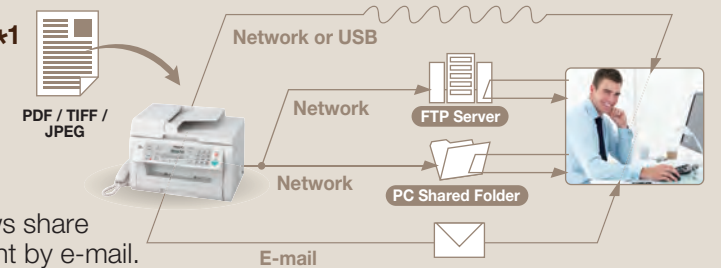

*¹ Not available on the KX-MB2010CX.
*² Not available on the KX-MB2025CX.

Data Merge and Print

Easy Print Utility

The Easy Print Utility is an integrated printing tool that lets you merge and print files created using different applications, such as Microsoft Word and Excel. You can check the final image on a PC before printing, or edit the layout by rearranging pages or changing the pages to a 2-in-1, or all the way up to a 16-in-1 format. You can also add a header, footer or watermark to documents before printing. After editing the layout, you can save the image as a PDF file. These functions greatly reduce the number of trial prints and misprints.

Easy Scanning

Network Colour Scanner Function*¹

Documents can be easily scanned into a PC in colour. Scanned data can also be sent in the appropriate data format directly to the bundled OCR software on a PC, to easily convert it to editable text without requiring any PC operation. Scanned data can also be saved to a Windows share folder or an FTP server, without using a PC, and then sent by e-mail.

*¹ Not available on the KX-MB2025CX. KX-MB2025CX can use colour scanner function via USB connection.

Reducing Unnecessary Printouts

Incoming Fax Web Preview Function*^{1,2}

You can read the faxes you receive on a PC first, and then decide whether you want to print them, save them to the PC, or delete them. This previewing ability minimises wasteful printouts.