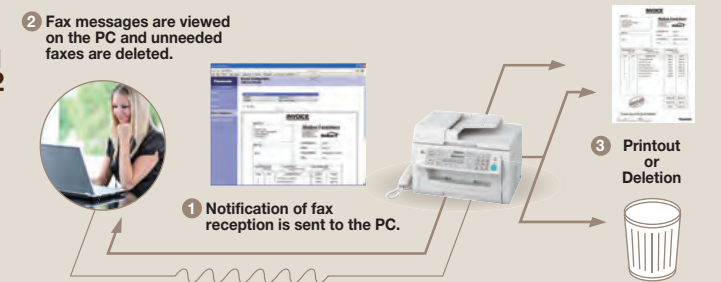

*¹ Not available on the KX-MB2010CX.
*² Not available on the KX-MB2025CX.

Data Merge and Print

Easy Print Utility

The Easy Print Utility is an integrated printing tool that lets you merge and print files created using different applications, such as Microsoft Word and Excel. You can check the final image on a PC before printing, or edit the layout by rearranging pages or changing the pages to a 2-in-1, or all the way up to a 16-in-1 format. You can also add a header, footer or watermark to documents before printing. After editing the layout, you can save the image as a PDF file. These functions greatly reduce the number of trial prints and misprints.

Easy Scanning

Network Colour Scanner Function*¹

Documents can be easily scanned into a PC in colour. Scanned data can also be sent in the appropriate data format directly to the bundled OCR software on a PC, to easily convert it to editable text without requiring any PC operation. Scanned data can also be saved to a Windows share folder or an FTP server, without using a PC, and then sent by e-mail.

*¹ Not available on the KX-MB2025CX. KX-MB2025CX can use colour scanner function via USB connection.

Reducing Unnecessary Printouts

Incoming Fax Web Preview Function*^{1,2}

You can read the faxes you receive on a PC first, and then decide whether you want to print them, save them to the PC, or delete them. This previewing ability minimises wasteful printouts.

*¹ Not available on the KX-MB2025CX and the KX-MB2010CX.
*² LAN connection only

Diverse Copy Layout Editing

Convenient Copy Functions

Quick ID Copy

Copy both sides of one or more ID or business cards consecutively, and then print onto a single page in the 2-in-1, 4-in-1 or 8-in-1 format. This reduces paper consumption and simplifies information management.