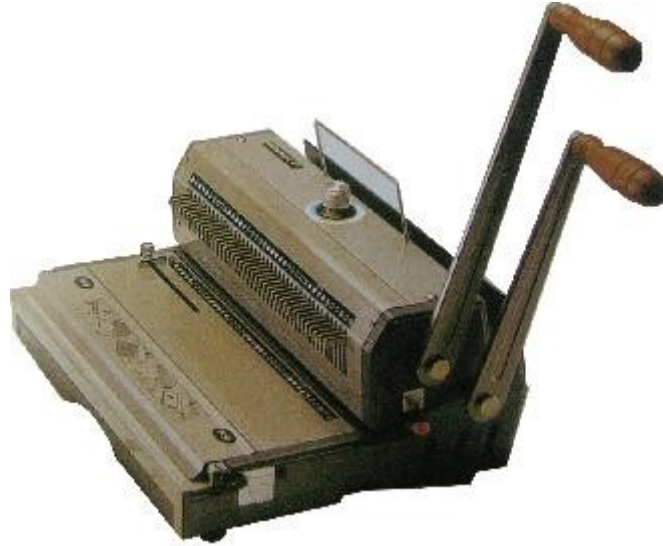

WIREWAC[®]

Binding Machine

- Punch & Bind at one time
- Binds any format of documents
 - All metal construction
 - Easy & Effortless operation
- Documents stays flat & open 360'
- Documents secured and durable

MODEL	WireMac 31	WireMac 21
Pitch	3:1"	2:1"
Punching Length	40 Dies (14" or 360mm)	27 Dies (14" or 360mm)
Disengaging Dies	All 40 Dies	All 27 Dies
Hole punch	Square (4 x 4 mm)	Rectangular (4 x 5.5 mm)
Binding capacity	4.5mm - 15mm	4.5mm - 32mm
Punching capacity	20 sheets of 70gsm paper	
Machine weight	16.5kgs	
Carton dimension	550mm x 445mm x 315mm	